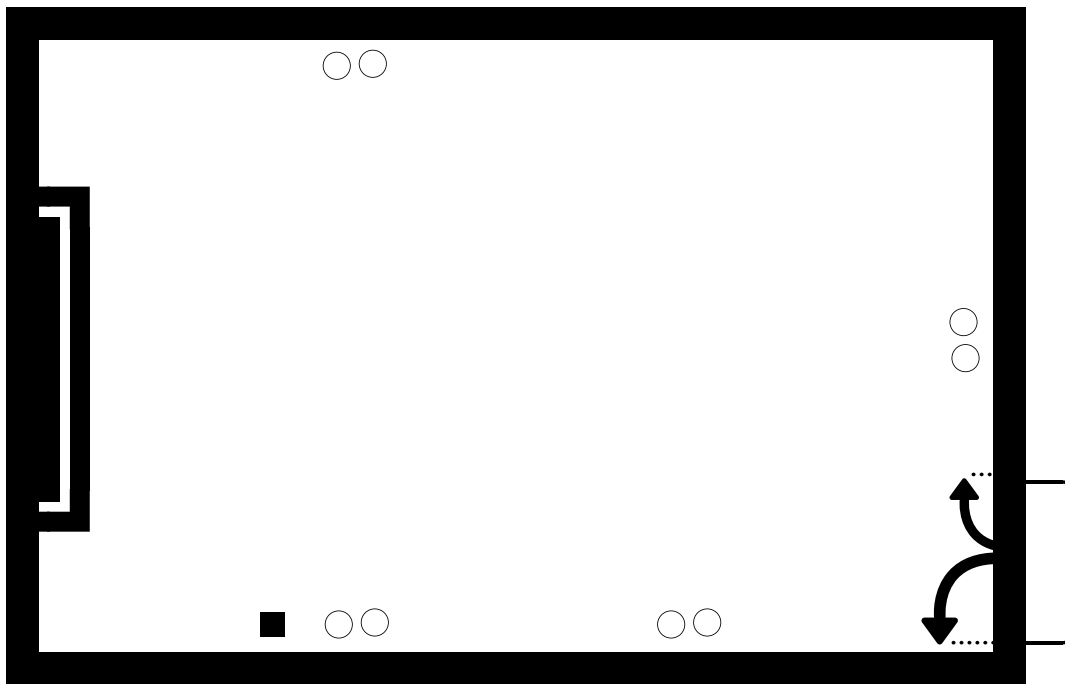

# New York Suite

○ ○ Power socket    ■ TV socket

**Room Styles:**                      **Max. capacity:**

Theatre style	50 people
Classroom style	26 people
Boardroom style	20 people
Banquet style	30 people
Cabaret style	24 people
Hallow Square	24 people
U-Shape	18 people
Reception style	60 people

**Feature:**

Room width	6 meters
Room length	9 meters

For more information on our New York suite please contact our Conference Team on 0151 709 7090 or enquire through our website.