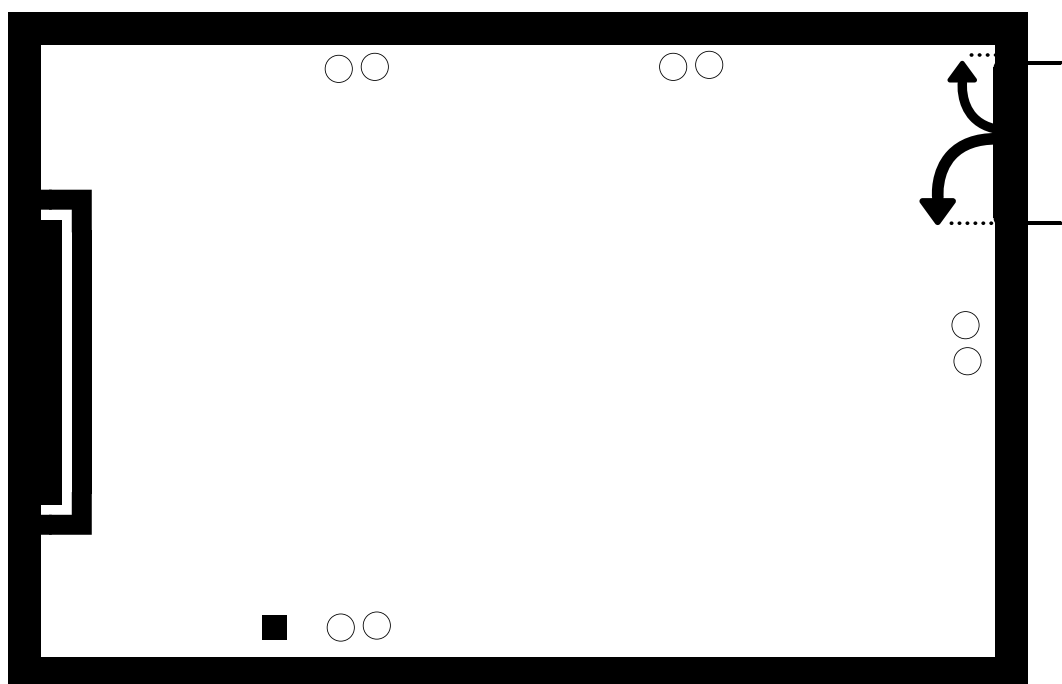

# Dublin Suite

○ ○ Power socket    ■ TV socket

**Room Styles:**                      **Max. capacity:**

Boardroom style	16 people
Banquet style	20 people

**Feature:**

Room width	4 meters
Room length	9 meters