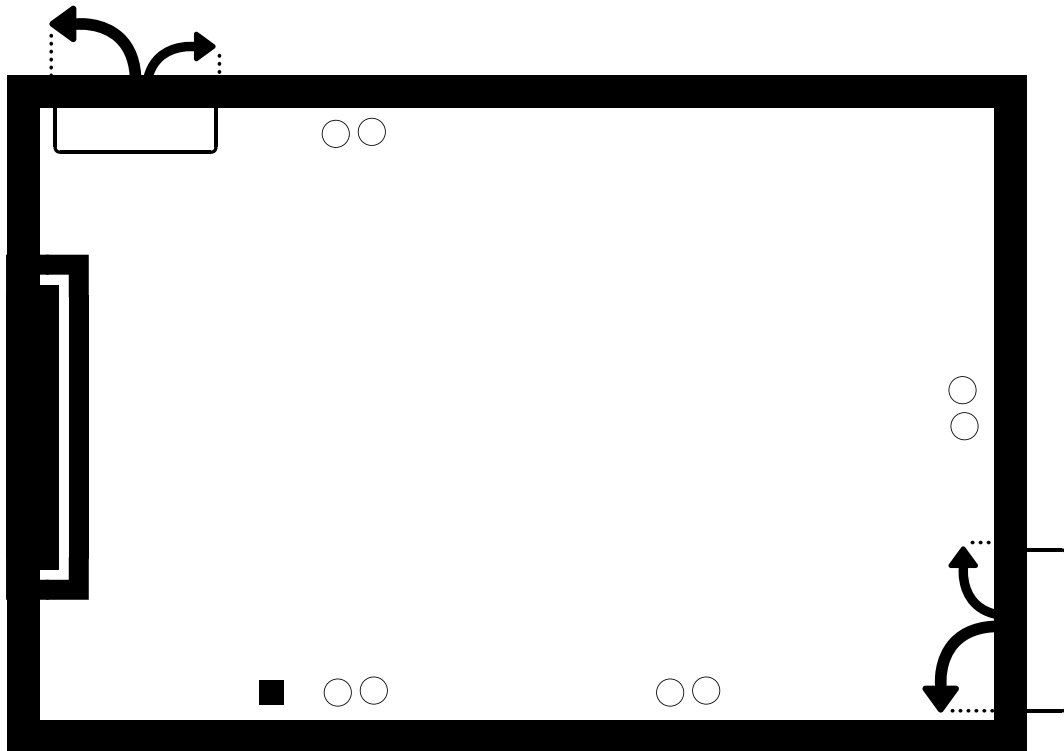

Cologne Suite

○ ○ Power socket ■ TV socket

Room Styles: **Max. capacity:**

Theatre style	30 people
Classroom style	20 people
Boardroom style	16 people
Banquet style	20 people
Cabaret style	10 people
U-Shape	15 people
Reception style	34 people

Feature:

Room width	4 meters
Room length	9 meters

For more information on our Cologne suite please contact our Conference Team on 0151 709 7090 or enquire through our website.