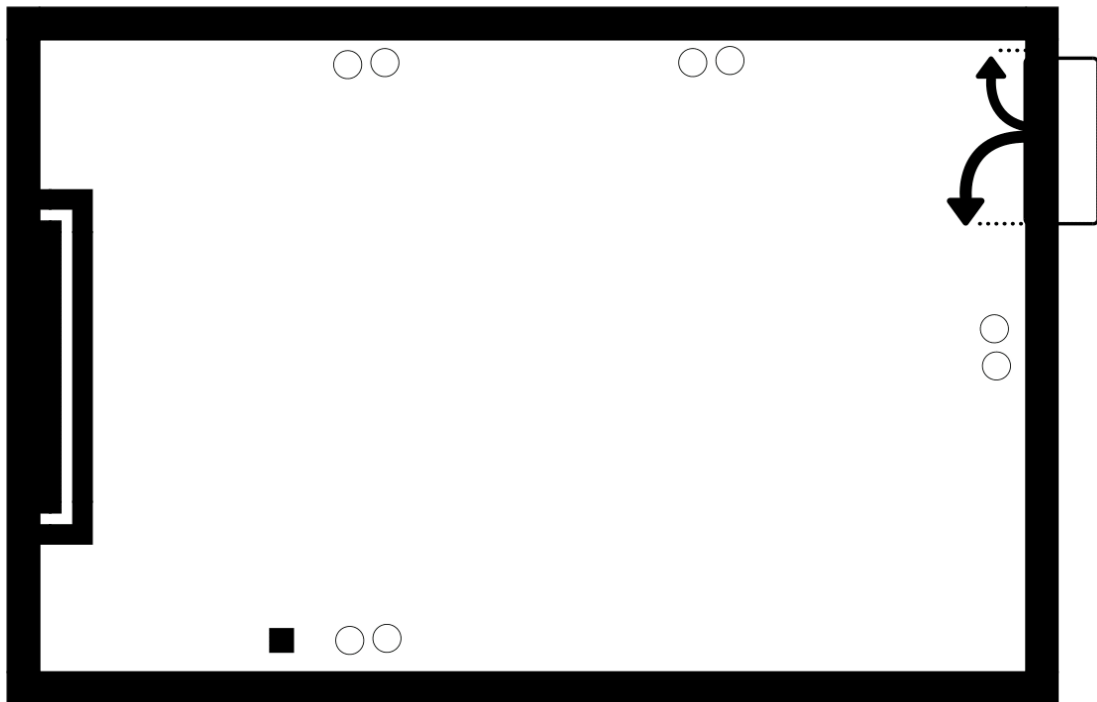

Dublin Suite

○ ○ Power socket ■ TV socket

Room Styles: **Max. capacity:**

Boardroom style	16 people
Banquet style	20 people

Feature:

Room width	4 meters
Room length	9 meters

For more information on our Dublin suite please contact our Conference Team on 0151 709 7090 or enquire through our website.